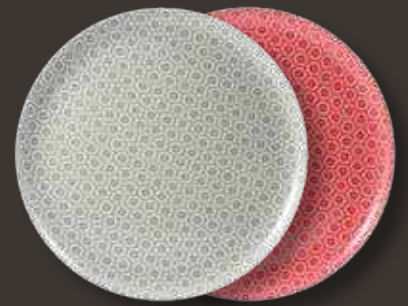

Piatto piano
Flat plate

Ø 24 cm - H 2,1 cm

240 g

Melamina BPA Free
e decoro in vero tessuto
and decoration in real fabric

ART. F210

Piatto frutta
Flat plate

Ø 21 cm - H 1,8 cm

165 g

Melamina BPA Free
e decoro in vero tessuto
and decoration in real fabric

ART. F315

Piatto pizza
Round pizza plate

Ø 31,5 cm - H 2,1 cm

460 g

Melamina BPA Free
e decoro in vero tessuto
and decoration in real fabric